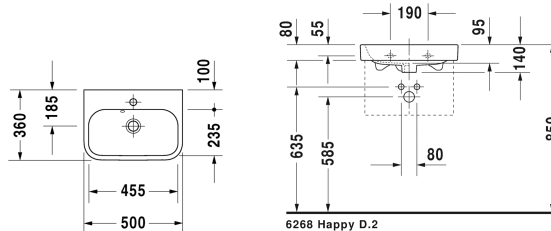

**Happy D.2 Handrinse basin, furniture handrinse basin #**  
**0710500000 / 0710500060**

| < 500 mm > |

Handrinse basin, furniture handrinse basin	Dimension	Weight	Order number
with overflow, with tap platform, overflow clip chrome included, 500 mm			
<b>Colors</b>			
00 White Alpin			
<b>Variant</b>			
●	500 x 360 mm	10,100 kg	0710500000
⊗	500 x 360 mm	10,100 kg	0710500060
Sanitary ceramics with the special WonderGliss surface finish will remain clean and attractive-looking for a long time to come. When ordering WonderGliss please add a "1" as eleventh digit to the model number.			
<b>Suitable products</b>			
Vanity unit wall-mounted 2 doors, for Happy D.2 # 071050 (not ground), 475 x 350 mm	475 x 350 mm		H26268

*All drawings contain the necessary measurements which are subject to standard tolerances. They are stated in mm and are non-binding. Exact measurements, in particular for customised installation scenarios, can only be taken from the finished ceramic piece.*